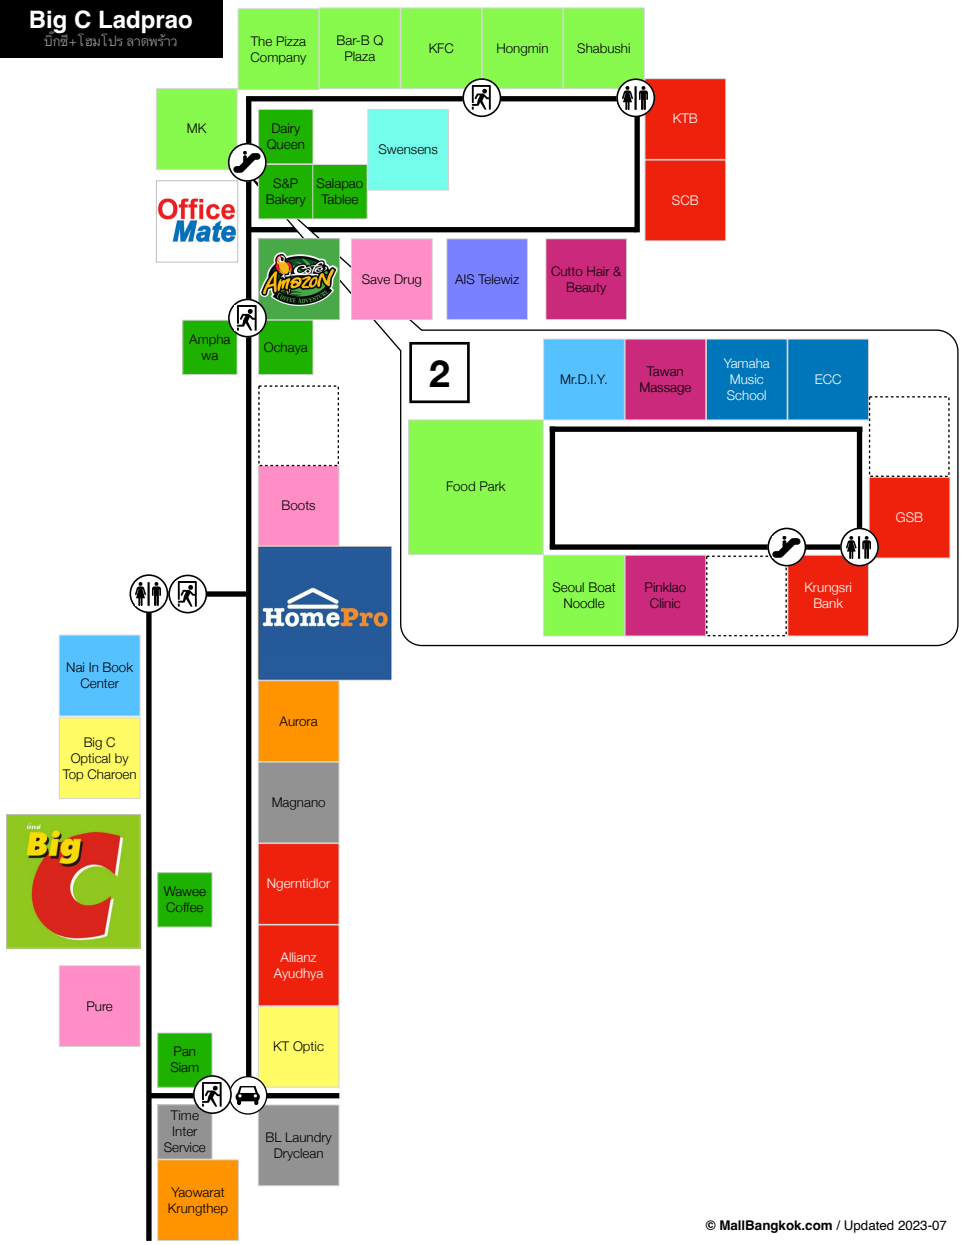

Big C Ladprao

บิ๊กซีลาดพร้าว

The Pizza Company

Bar-B Q Plaza

KFC

Hongmin

Shabushi

MK
Office Mate

Cutto Hair & Beauty

Ampha wa

Ochaya

2

Mr.D.I.Y.

Tawan Massage

Yamaha Music School

ECC

Boots

Food Park

GSB

HomePro

Seoul Boat Noodle

Pinklao Clinic

Krungsri Bank

Nai In Book Center

KT Optic

Pan Siam

Time Inter Service

BL Laundry Dryclean

Yaowarat Krungthep